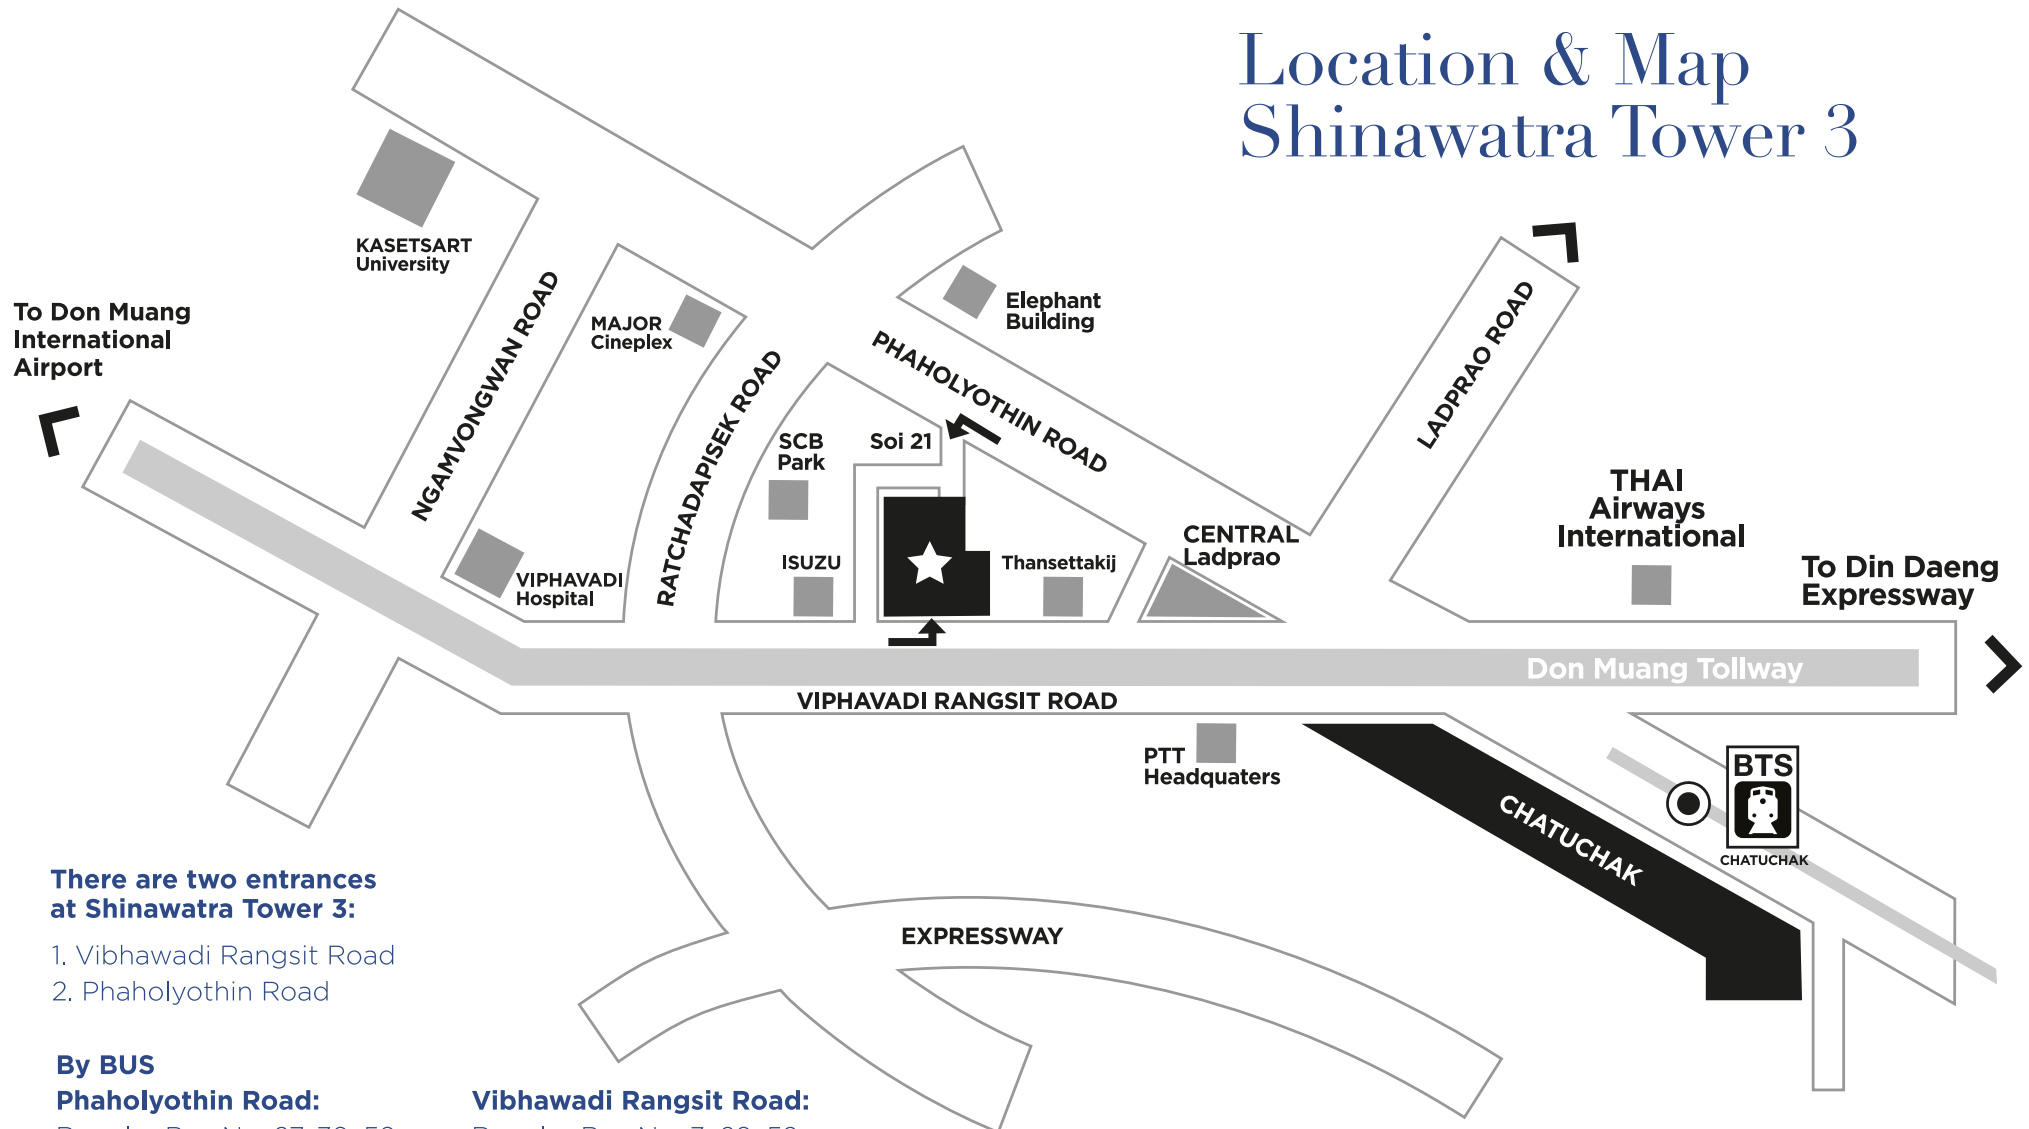

Location & Map Shinawatra Tower 3

There are two entrances at Shinawatra Tower 3:

1. Vibhawadi Rangsit Road
2. Phaholyothin Road

By BUS

Phaholyothin Road:

Regular Bus No. 27, 39, 59
Air Conditioning Bus No. 39

Vibhawadi Rangsit Road:

Regular Bus No. 3, 29, 52
Air Conditioning Bus No. 10, 29